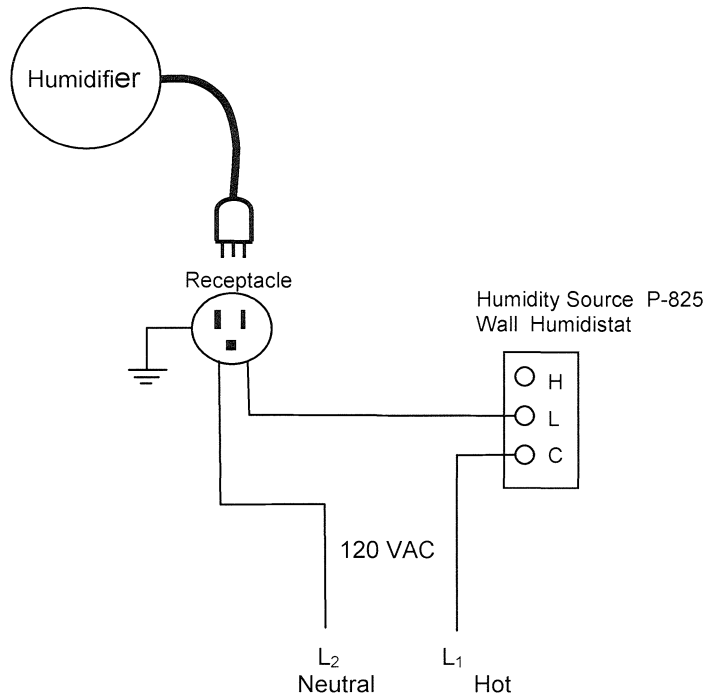

Wiring Diagram For P-825 Humidistat

W351A Wiring Diagram – On/Off Control